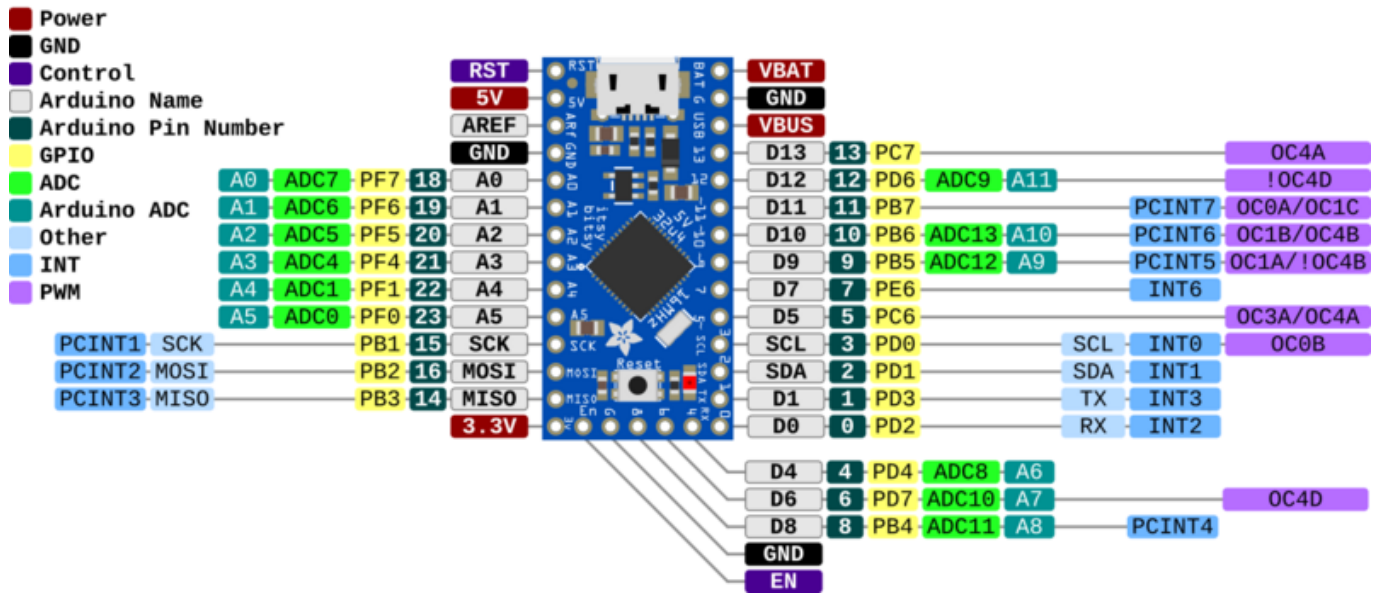

# Itsy Bisty 32u4 5V @ 16MHz

<https://www.adafruit.com/product/3677>

From: <https://kornequipped.com/mywiki/> - KornEquipped

Permanent link: [https://kornequipped.com/mywiki/doku.php?id=itsy\\_bisty\\_pinout](https://kornequipped.com/mywiki/doku.php?id=itsy_bisty_pinout)