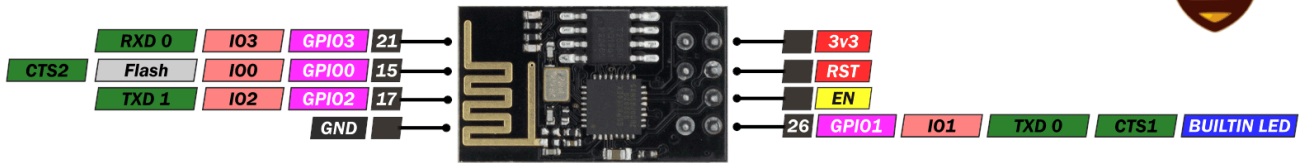

# ESP-01 (512Kb flash) PINOUT

[www.mischianti.org](http://www.mischianti.org)

From: <https://kornequipped.com/mywiki/> - KornEquipped

Permanent link: <https://kornequipped.com/mywiki/doku.php?id=esp-01>

Last update: 2026/01/30 23:08