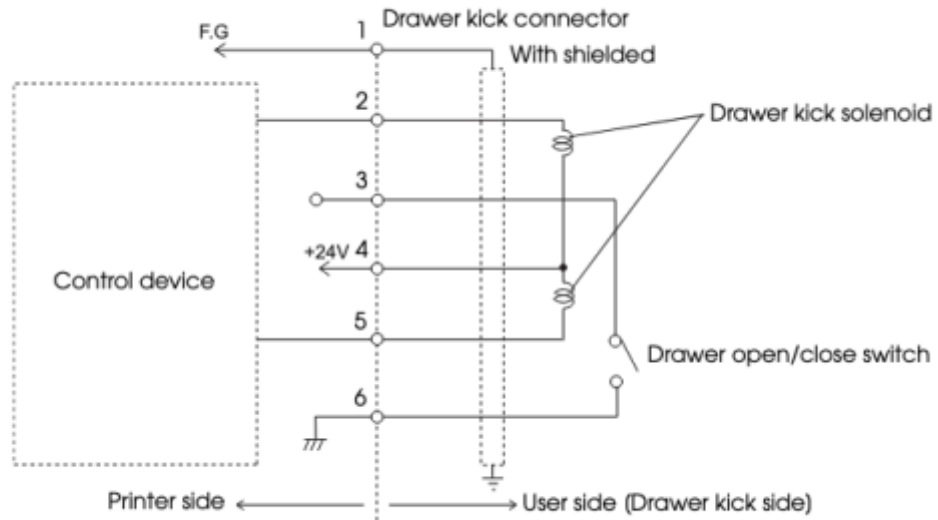

Drawer Connection Circuitry

From: <https://kornequipped.com/mywiki/> - KornEquipped

Permanent link: https://kornequipped.com/mywiki/doku.php?id=epson_tm88_cash_drawer

Last update: 2026/01/30 23:02