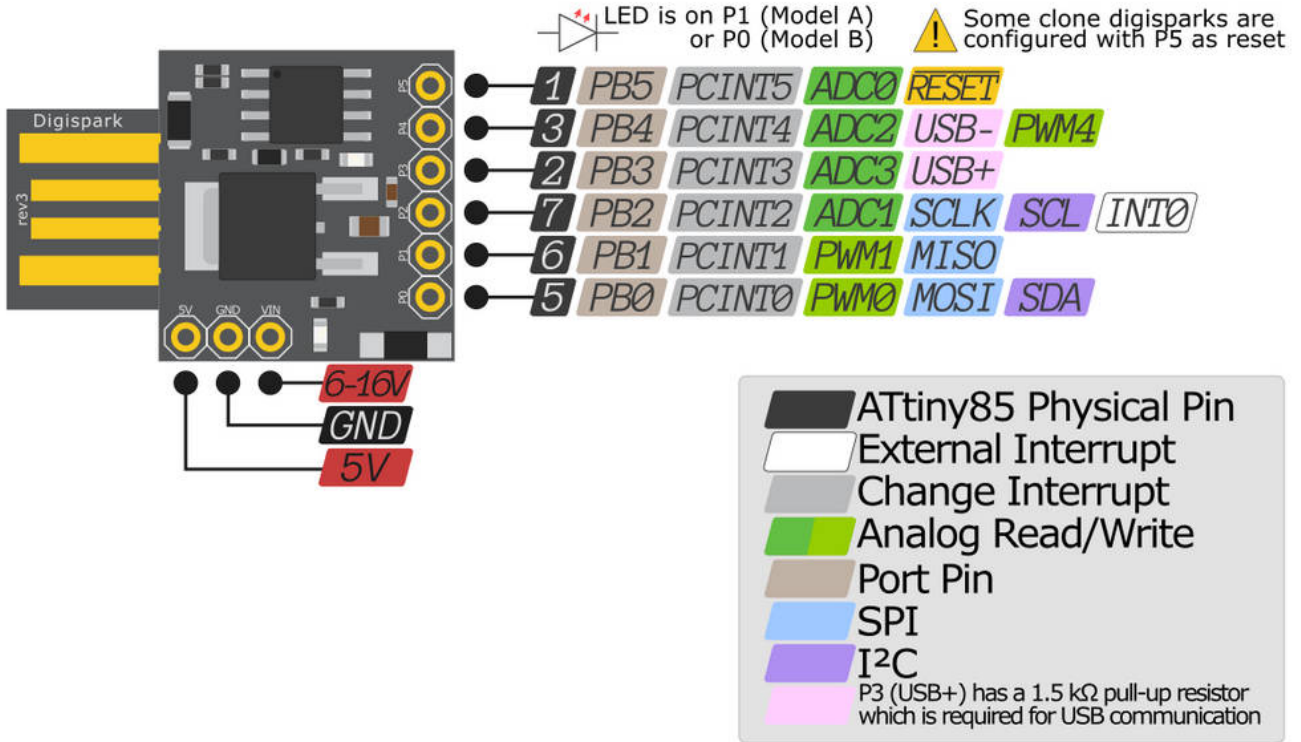

digispark! *PINOUT*

From: <https://kornequipped.com/mywiki/> - KornEquipped

Permanent link: https://kornequipped.com/mywiki/doku.php?id=digispark_pinout

Last update: 2026/01/31 11:27