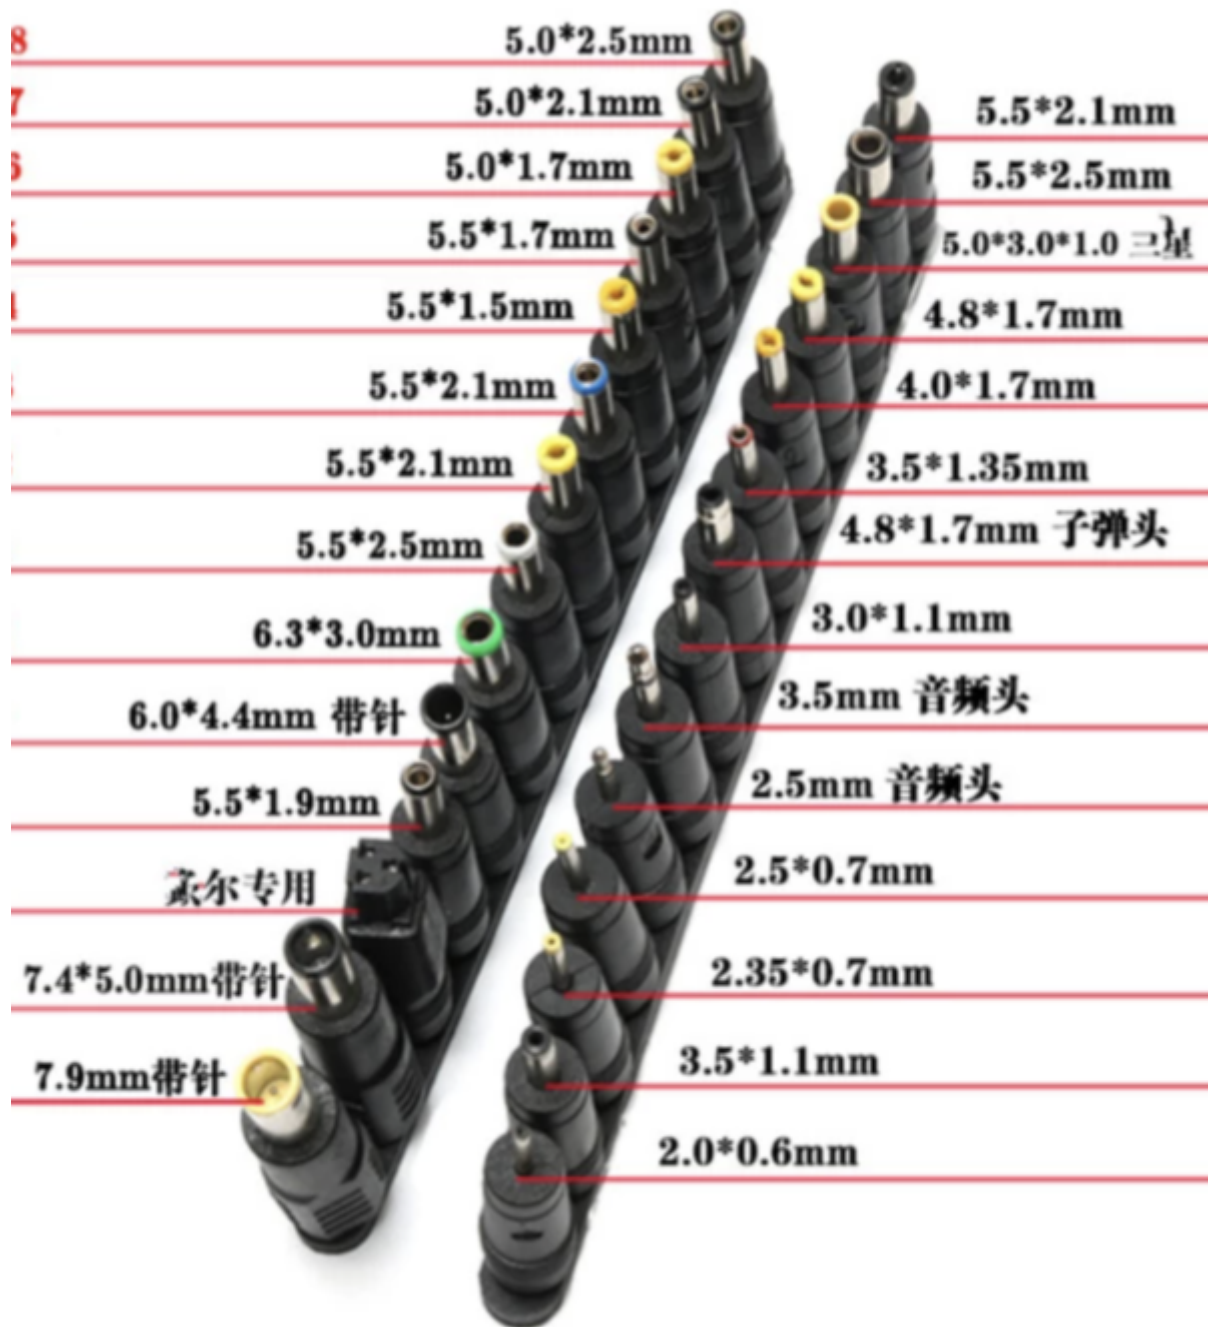

Available DC CoAxial power Connectors

DC 3.5*1.35mm

DC 4.0*1.7mm

DC 4.8*1.7mm

DC 5.5*1.7mm

DC 5.5*2.1mm

DC 5.5*2.5mm

DC 6.0*3.0mm

DC 6.5*4.4mm

From: <https://kornequipped.com/mywiki/> - KornEquipped

Permanent link: https://kornequipped.com/mywiki/doku.php?id=dc_power_connectors

Last update: 2026/01/30 22:26