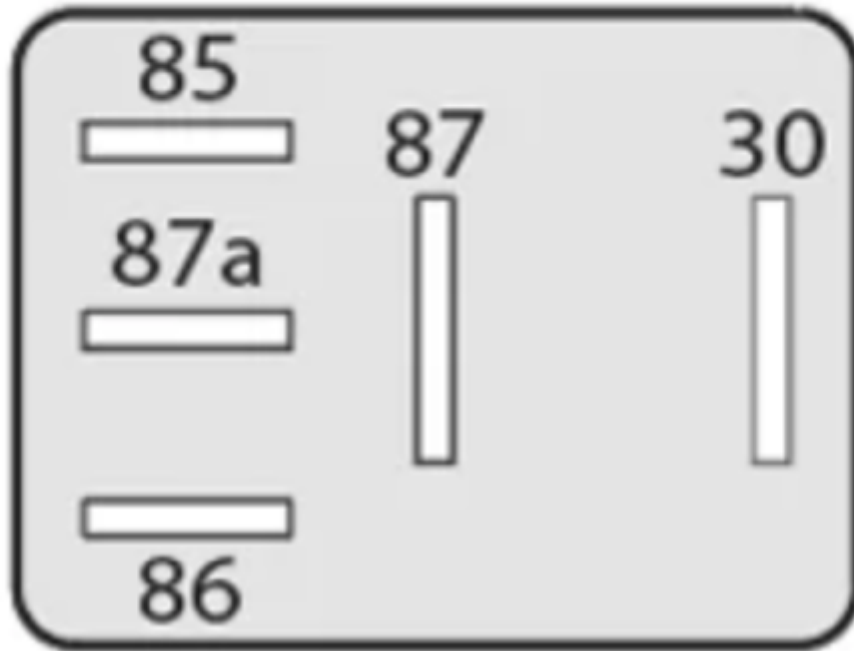

Common Automotive Relay Pinouts

4-Pin ISO 280

4-Pin Mini ISO

4-Pin Micro ISO

5-Pin ISO 280

5-Pin Mini ISO Type B

5-Pin Micro ISO

From:
<https://kornequipped.com/mywiki/> - **KornEquipped**