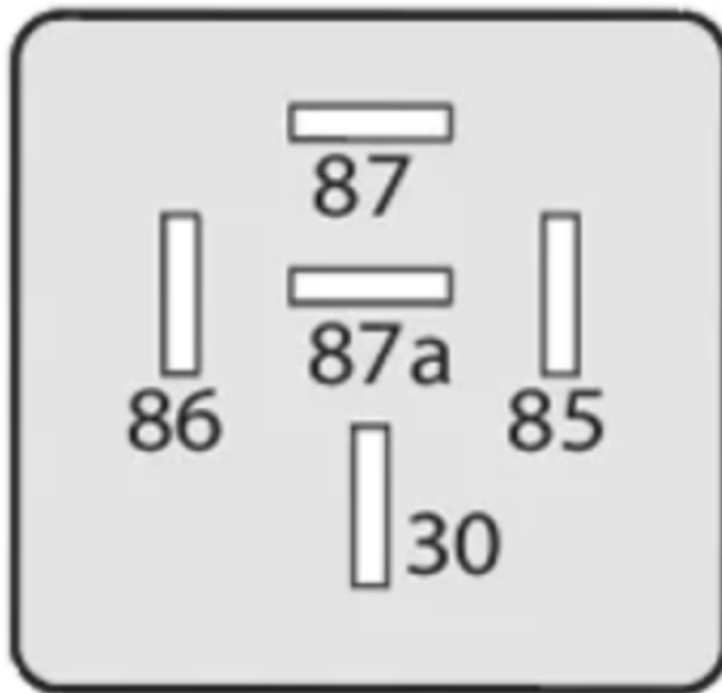

Common Automotive Relay Pinouts

4-Pin ISO 280

4-Pin Mini ISO

4-Pin Micro ISO

5-Pin ISO 280

5-Pin Mini ISO Type B

5-Pin Micro ISO

From:
<https://kornequipped.com/mywiki/> - **KornEquipped**