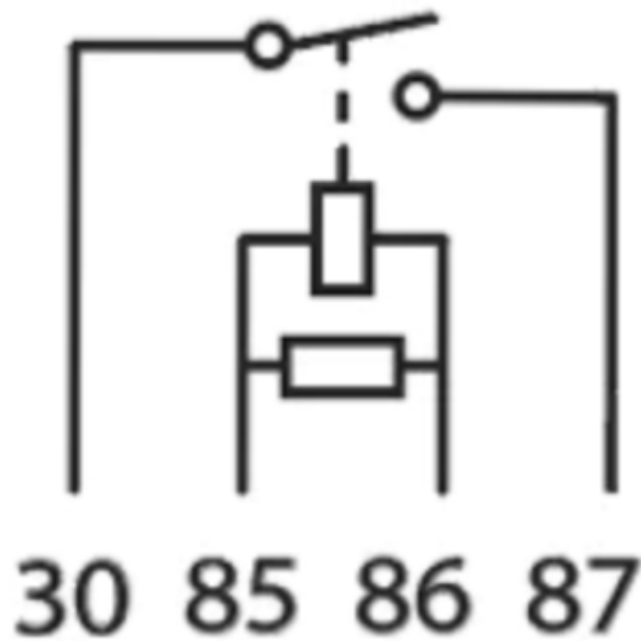

Common Automotive Relay Pinouts

4-Pin ISO 280

4-Pin Mini ISO

4-Pin Micro ISO

5-Pin ISO 280

5-Pin Mini ISO Type B

5-Pin Micro ISO

From:
<https://kornequipped.com/mywiki/> - **KornEquipped**