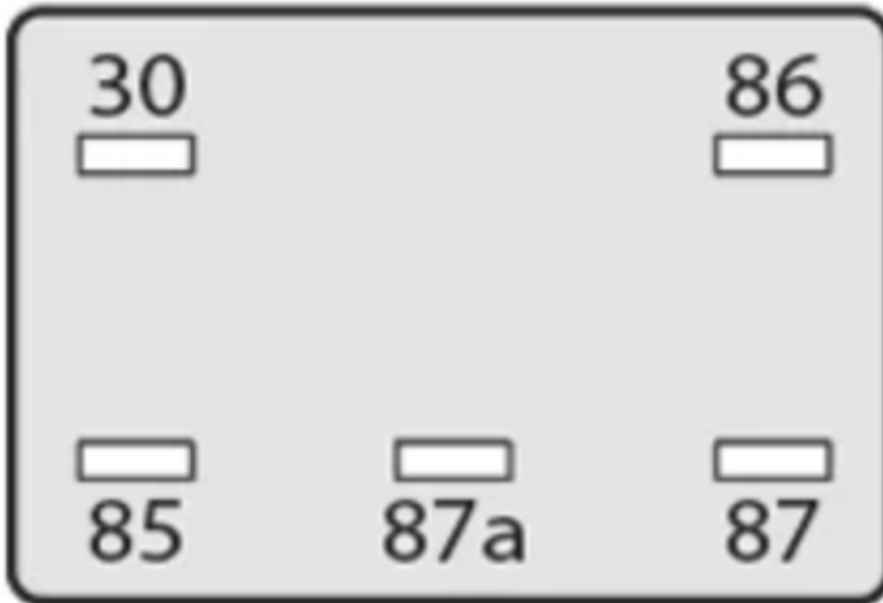

Common Automotive Relay Pinouts

4-Pin ISO 280

4-Pin Mini ISO

4-Pin Micro ISO

5-Pin ISO 280

5-Pin Mini ISO Type B

5-Pin Micro ISO

From:
<https://kornequipped.com/mywiki/> - **KornEquipped**