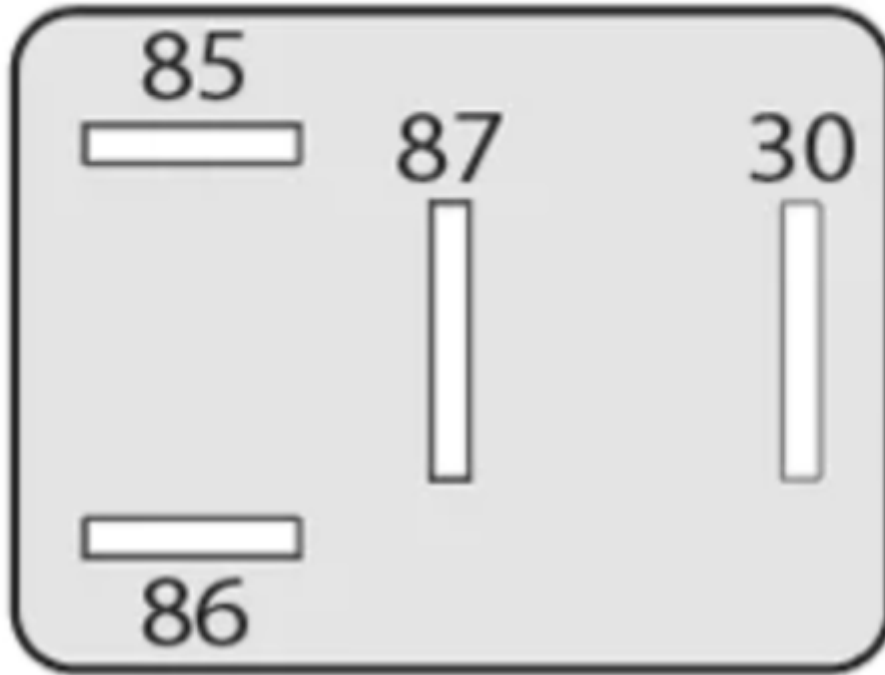

Common Automotive Relay Pinouts

4-Pin ISO 280

4-Pin Mini ISO

4-Pin Micro ISO

5-Pin ISO 280

5-Pin Mini ISO Type B

5-Pin Micro ISO

From:
<https://kornequipped.com/mywiki/> - **KornEquipped**