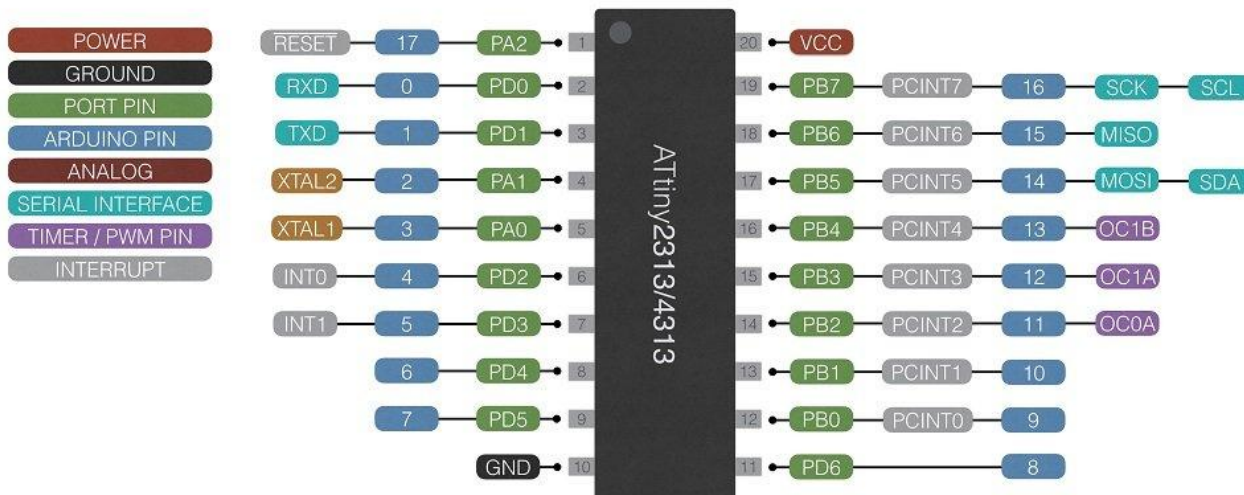

# ATtiny2313/4313 pinout

<http://github.com/SpenceKonde/ATTinyCore>

From:

<https://kornequipped.com/mywiki/> - KornEquipped

Permanent link:

[https://kornequipped.com/mywiki/doku.php?id=at\\_tiny2313\\_pinout](https://kornequipped.com/mywiki/doku.php?id=at_tiny2313_pinout)