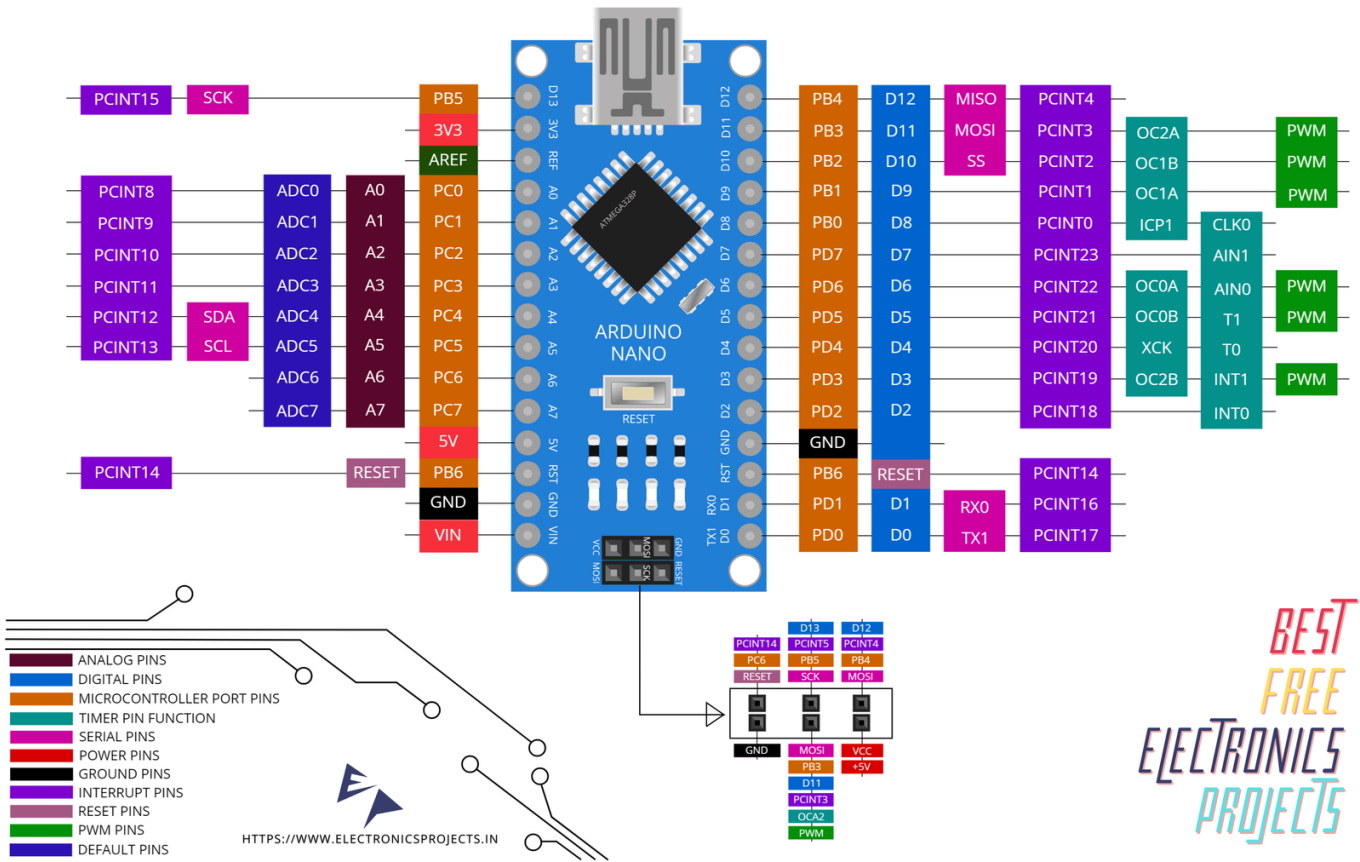

ARDUINO NANO PINOUT DIAGRAM

HTTPS://WWW.ELECTRONICSPROJECTS.IN

From:
<https://kornequipped.com/mywiki/> - **KornEquipped**

Permanent link:
https://kornequipped.com/mywiki/doku.php?id=arduino_nano

Last update: **2026/01/30 23:09**